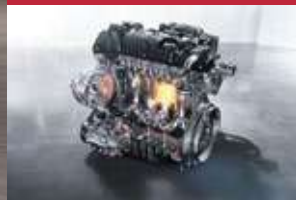

1.6 Turbocharged Gasoline Direct Injection (TGD_i)

7 Speed Dual Clutch Transmission (DCT)

197PS Maximum Power

290Nm Maximum Torque

Signature Diamond Grille

With our signature diamond front grille, the Tiggo 7 Pro will make you stand out on the road.